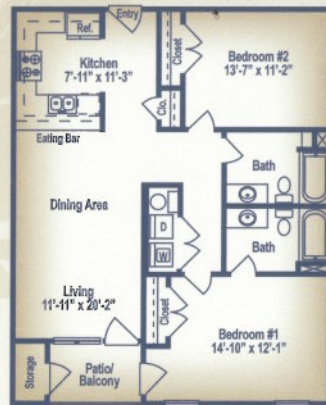

Rent: _____

Deposit: _____ App. Fee: _____

THE DOGWOOD
2 Bed / 2 Bath / 1,023 Sq. Ft.

Rent: _____

Deposit: _____ App. Fee: _____

THE ROSE
2 Bed / 2 Bath / 1,105 Sq. Ft.

Rent: _____

Deposit: _____ App. Fee: _____

THE MAGNOLIA
3 Bed / 2 Bath / 1,295 Sq. Ft.

Rent: _____

Deposit: _____ App. Fee: _____

COMMUNITY AMENITIES & OUTSTANDING FEATURES DESIGNED WITH YOU IN MIND!

- 45 Large Floor Plans To Choose From
- Spacious Kitchens w/Black Appliances
- Personal Intrusion Alarms
- Built-In Linen Closets
- Private Patios/Balconies
- Garden Tubs Available
- W/D Connections/Rentals
- Ceiling Fans
- Pantries/Coat Closets
- Conveniently Located On Carter Road
- Close To Shaw Air Force Base
- Spacious Clubhouse w/Starbucks Coffee Bar
- 24-Hr. Fitness Center
- 24-Hr. Business Center
- Resort-Style Pool w/Large Sundeck
- On-Site Playground
- Sand Volleyball Court
- Garages Available
- Pets Welcome*
- Fenced In Pet Park
- Preferred Employer & Military Discounts
- Professional On-Site Team

*Available/Restrictions Apply

THE JESSAMINE
3 Bed / 2 Bath / 1,432 Sq. Ft.

Rent: _____

Deposit: _____ App. Fee: _____