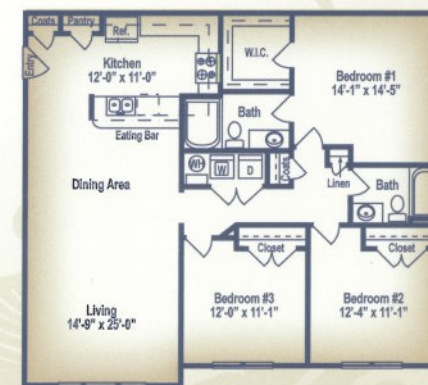

Rent: \_\_\_\_\_

Deposit: \_\_\_\_\_ App. Fee: \_\_\_\_\_

**THE DOGWOOD**  
2 Bed / 2 Bath / 1,023 Sq. Ft.

Rent: \_\_\_\_\_

Deposit: \_\_\_\_\_ App. Fee: \_\_\_\_\_

**THE ROSE**  
2 Bed / 2 Bath / 1,105 Sq. Ft.

Rent: \_\_\_\_\_

Deposit: \_\_\_\_\_ App. Fee: \_\_\_\_\_

**THE MAGNOLIA**  
3 Bed / 2 Bath / 1,295 Sq. Ft.

Rent: \_\_\_\_\_

Deposit: \_\_\_\_\_ App. Fee: \_\_\_\_\_

## COMMUNITY AMENITIES & OUTSTANDING FEATURES DESIGNED WITH YOU IN MIND!

- 45 Large Floor Plans To Choose From
- Spacious Kitchens w/Black Appliances
- Personal Intrusion Alarms
- Built-In Linen Closets
- Private Patios/Balconies
- Garden Tubs Available
- W/D Connections/Rentals
- Ceiling Fans
- Pantries/Coat Closets
- Conveniently Located On Carter Road
- Close To Shaw Air Force Base
- Spacious Clubhouse w/Starbucks Coffee Bar
- 24-Hr. Fitness Center
- 24-Hr. Business Center
- Resort-Style Pool w/Large Sundeck
- On-Site Playground
- Sand Volleyball Court
- Garages Available
- Pets Welcome\*
- Fenced In Pet Park
- Preferred Employer & Military Discounts
- Professional On-Site Team

\*Available/Restrictions Apply

**THE JESSAMINE**  
3 Bed / 2 Bath / 1,432 Sq. Ft.

Rent: \_\_\_\_\_

Deposit: \_\_\_\_\_ App. Fee: \_\_\_\_\_