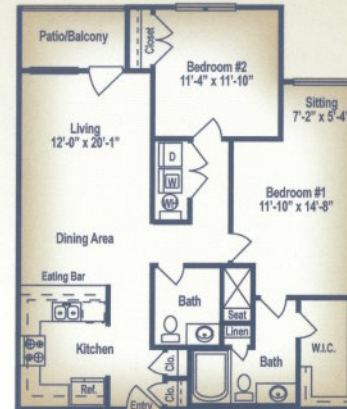

Rent: \_\_\_\_\_

Deposit: \_\_\_\_\_ App. Fee: \_\_\_\_\_

**THE DOGWOOD**  
2 Bed / 2 Bath / 1,023 Sq. Ft.

Rent: \_\_\_\_\_

Deposit: \_\_\_\_\_ App. Fee: \_\_\_\_\_

**THE ROSE**  
2 Bed / 2 Bath / 1,105 Sq. Ft.

Rent: \_\_\_\_\_

Deposit: \_\_\_\_\_ App. Fee: \_\_\_\_\_

**THE MAGNOLIA**  
3 Bed / 2 Bath / 1,295 Sq. Ft.

Rent: \_\_\_\_\_

Deposit: \_\_\_\_\_ App. Fee: \_\_\_\_\_