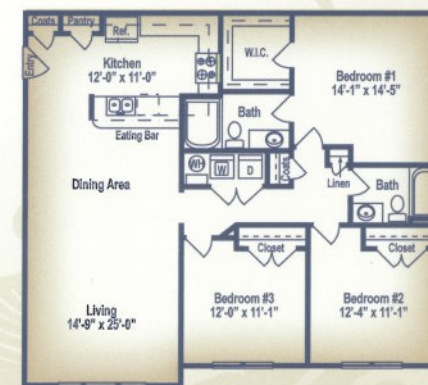

Rent: _____

Deposit: _____ App. Fee: _____

THE DOGWOOD
2 Bed / 2 Bath / 1,023 Sq. Ft.

Rent: _____

Deposit: _____ App. Fee: _____

THE ROSE
2 Bed / 2 Bath / 1,105 Sq. Ft.

Rent: _____

Deposit: _____ App. Fee: _____

THE MAGNOLIA
3 Bed / 2 Bath / 1,295 Sq. Ft.

Rent: _____

Deposit: _____ App. Fee: _____

COMMUNITY AMENITIES & OUTSTANDING FEATURES DESIGNED WITH YOU IN MIND!

- 45 Large Floor Plans To Choose From
- Spacious Kitchens w/Black Appliances
- Personal Intrusion Alarms
- Built-In Linen Closets
- Private Patios/Balconies
- Garden Tubs Available
- W/D Connections/Rentals
- Ceiling Fans
- Pantries/Coat Closets
- Conveniently Located On Carter Road
- Close To Shaw Air Force Base
- Spacious Clubhouse w/Starbucks Coffee Bar
- 24-Hr. Fitness Center
- 24-Hr. Business Center
- Resort-Style Pool w/Large Sundeck
- On-Site Playground
- Sand Volleyball Court
- Garages Available
- Pets Welcome*
- Fenced In Pet Park
- Preferred Employer & Military Discounts
- Professional On-Site Team

*Available/Restrictions Apply

THE JESSAMINE
3 Bed / 2 Bath / 1,432 Sq. Ft.

Rent: _____

Deposit: _____ App. Fee: _____