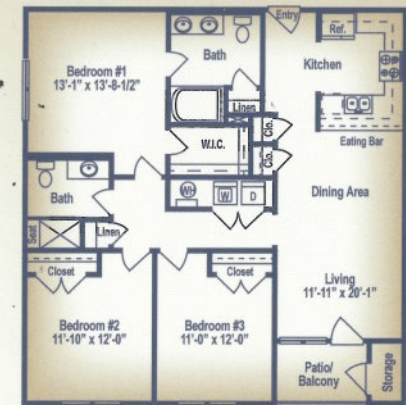

Rent: _____

Deposit: _____ App. Fee: _____

THE DOGWOOD
2 Bed / 2 Bath / 1,023 Sq. Ft.

Rent: _____

Deposit: _____ App. Fee: _____

THE ROSE
2 Bed / 2 Bath / 1,105 Sq. Ft.

Rent: _____

Deposit: _____ App. Fee: _____

THE MAGNOLIA
3 Bed / 2 Bath / 1,295 Sq. Ft.

Rent: _____

Deposit: _____ App. Fee: _____

COMMUNITY AMENITIES & OUTSTANDING FEATURES DESIGNED WITH YOU IN MIND!

- 45 Large Floor Plans To Choose From
- Spacious Kitchens w/Black Appliances
- Personal Intrusion Alarms
- Built-In Linen Closets
- Private Patios/Balconies
- Garden Tubs Available
- W/D Connections/Rentals
- Ceiling Fans
- Pantries/Coat Closets
- Conveniently Located On Carter Road
- Close To Shaw Air Force Base
- Spacious Clubhouse w/Starbucks Coffee Bar
- 24-Hr. Fitness Center
- 24-Hr. Business Center
- Resort-Style Pool w/Large Sundeck
- On-Site Playground
- Sand Volleyball Court
- Garages Available
- Pets Welcome*
- Fenced In Pet Park
- Preferred Employer & Military Discounts
- Professional On-Site Team

*Available/Restrictions Apply

THE JESSAMINE
3 Bed / 2 Bath / 1,432 Sq. Ft.

Rent: _____

Deposit: _____ App. Fee: _____