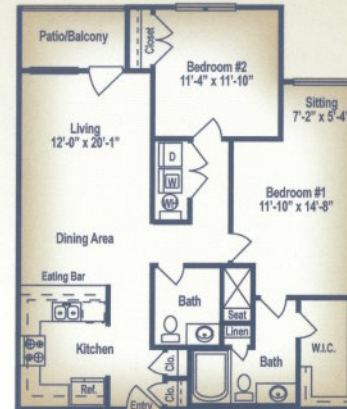

Rent: _____

Deposit: _____ App. Fee: _____

THE DOGWOOD
2 Bed / 2 Bath / 1,023 Sq. Ft.

Rent: _____

Deposit: _____ App. Fee: _____

THE ROSE
2 Bed / 2 Bath / 1,105 Sq. Ft.

Rent: _____

Deposit: _____ App. Fee: _____

THE MAGNOLIA
3 Bed / 2 Bath / 1,295 Sq. Ft.

Rent: _____

Deposit: _____ App. Fee: _____

COMMUNITY AMENITIES & OUTSTANDING FEATURES DESIGNED WITH YOU IN MIND!

- 45 Large Floor Plans To Choose From
- Spacious Kitchens w/Black Appliances
- Personal Intrusion Alarms
- Built-In Linen Closets
- Private Patios/Balconies
- Garden Tubs Available
- W/D Connections/Rentals
- Ceiling Fans
- Pantries/Coat Closets
- Conveniently Located On Carter Road
- Close To Shaw Air Force Base
- Spacious Clubhouse w/Starbucks Coffee Bar
- 24-Hr. Fitness Center
- 24-Hr. Business Center
- Resort-Style Pool w/Large Sundeck
- On-Site Playground
- Sand Volleyball Court
- Garages Available
- Pets Welcome*
- Fenced In Pet Park
- Preferred Employer & Military Discounts
- Professional On-Site Team

*Available/Restrictions Apply

THE JESSAMINE
3 Bed / 2 Bath / 1,432 Sq. Ft.

Rent: _____

Deposit: _____ App. Fee: _____