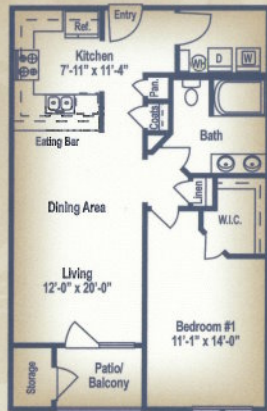

Call Today! 803- 775-5025
Fax: 803-775-3595

www.piedmontplantation.com

Located off Highway 76/378
on Carter Road.

3250 Carter Road • Sumter, South Carolina 29150

www.piedmontplantation.com

THE CAMELLIA
1 Bed / 1 Bath / 838 Sq. Ft.

Rent: _____

Deposit: _____ App. Fee: _____

THE DOGWOOD
2 Bed / 2 Bath / 1,023 Sq. Ft.

Rent: _____

Deposit: _____ App. Fee: _____

THE ROSE
2 Bed / 2 Bath / 1,105 Sq. Ft.

Rent: _____

Deposit: _____ App. Fee: _____

THE MAGNOLIA
3 Bed / 2 Bath / 1,295 Sq. Ft.

Rent: _____

Deposit: _____ App. Fee: _____

COMMUNITY AMENITIES & OUTSTANDING FEATURES DESIGNED WITH YOU IN MIND!

- 45 Large Floor Plans To Choose From
- Spacious Kitchens w/Black Appliances
- Personal Intrusion Alarms
- Built-In Linen Closets
- Private Patios/Balconies
- Garden Tubs Available
- W/D Connections/Rentals
- Ceiling Fans
- Pantries/Coat Closets
- Conveniently Located On Carter Road
- Close To Shaw Air Force Base
- Spacious Clubhouse w/Starbucks Coffee Bar
- 24-Hr. Fitness Center
- 24-Hr. Business Center
- Resort-Style Pool w/Large Sundeck
- On-Site Playground
- Sand Volleyball Court
- Garages Available
- Pets Welcome*
- Fenced In Pet Park
- Preferred Employer & Military Discounts
- Professional On-Site Team

*Available/Restrictions Apply

THE JESSAMINE
3 Bed / 2 Bath / 1,432 Sq. Ft.

Rent: _____

Deposit: _____ App. Fee: _____