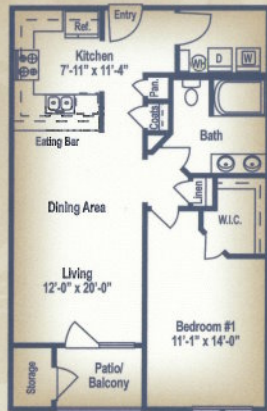

## PIEDMONT PLANTATION

IT'S ALL ABOUT THE DETAILS!

Gorgeous 1, 2 & 3 Bedroom Apartments Up To 1432 Sq. Ft.!

LUXURY LIVING AT ITS FINEST!

Call Today! 803- 775-5025  
Fax: 803-775-3595

[www.piedmontplantation.com](http://www.piedmontplantation.com)

Located off Highway 76/378  
on Carter Road.

3250 Carter Road • Sumter, South Carolina 29150

[www.piedmontplantation.com](http://www.piedmontplantation.com)

**THE CAMELLIA**  
1 Bed / 1 Bath / 838 Sq. Ft.

Rent: \_\_\_\_\_

Deposit: \_\_\_\_\_ App. Fee: \_\_\_\_\_

**THE DOGWOOD**  
2 Bed / 2 Bath / 1,023 Sq. Ft.

Rent: \_\_\_\_\_

Deposit: \_\_\_\_\_ App. Fee: \_\_\_\_\_

**THE ROSE**  
2 Bed / 2 Bath / 1,105 Sq. Ft.

\*Available/Restrictions Apply

**THE JESSAMINE**  
3 Bed / 2 Bath / 1,432 Sq. Ft.

Rent: \_\_\_\_\_

Deposit: \_\_\_\_\_ App. Fee: \_\_\_\_\_