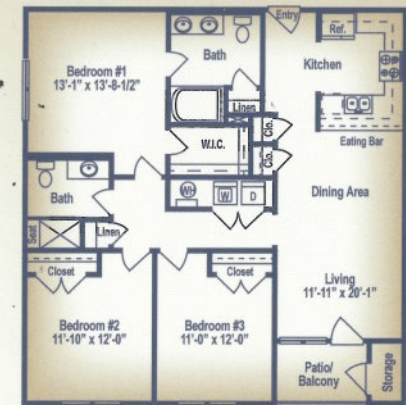

Rent: \_\_\_\_\_

Deposit: \_\_\_\_\_ App. Fee: \_\_\_\_\_

**THE DOGWOOD**  
2 Bed / 2 Bath / 1,023 Sq. Ft.

Rent: \_\_\_\_\_

Deposit: \_\_\_\_\_ App. Fee: \_\_\_\_\_

**THE ROSE**  
2 Bed / 2 Bath / 1,105 Sq. Ft.

Rent: \_\_\_\_\_

Deposit: \_\_\_\_\_ App. Fee: \_\_\_\_\_

**THE MAGNOLIA**  
3 Bed / 2 Bath / 1,295 Sq. Ft.

Rent: \_\_\_\_\_

Deposit: \_\_\_\_\_ App. Fee: \_\_\_\_\_