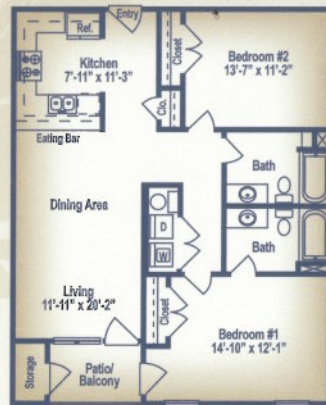

## PIEDMONT PLANTATION

IT'S ALL ABOUT THE DETAILS!

Gorgeous 1, 2 & 3 Bedroom Apartments Up To 1432 Sq. Ft.!

LUXURY LIVING AT ITS FINEST!

Call Today! 803- 775-5025  
Fax: 803-775-3595

[www.piedmontplantation.com](http://www.piedmontplantation.com)

Located off Highway 76/378  
on Carter Road.

3250 Carter Road • Sumter, South Carolina 29150

[www.piedmontplantation.com](http://www.piedmontplantation.com)

**THE CAMELLIA**  
1 Bed / 1 Bath / 838 Sq. Ft.

Rent: \_\_\_\_\_

Deposit: \_\_\_\_\_ App. Fee: \_\_\_\_\_

**THE DOGWOOD**  
2 Bed / 2 Bath / 1,023 Sq. Ft.

Rent: \_\_\_\_\_

Deposit: \_\_\_\_\_ App. Fee: \_\_\_\_\_

**THE ROSE**  
2 Bed / 2 Bath / 1,105 Sq. Ft.

Rent: \_\_\_\_\_

Deposit: \_\_\_\_\_ App. Fee: \_\_\_\_\_

**THE MAGNOLIA**  
3 Bed / 2 Bath / 1,295 Sq. Ft.

Rent: \_\_\_\_\_

Deposit: \_\_\_\_\_ App. Fee: \_\_\_\_\_